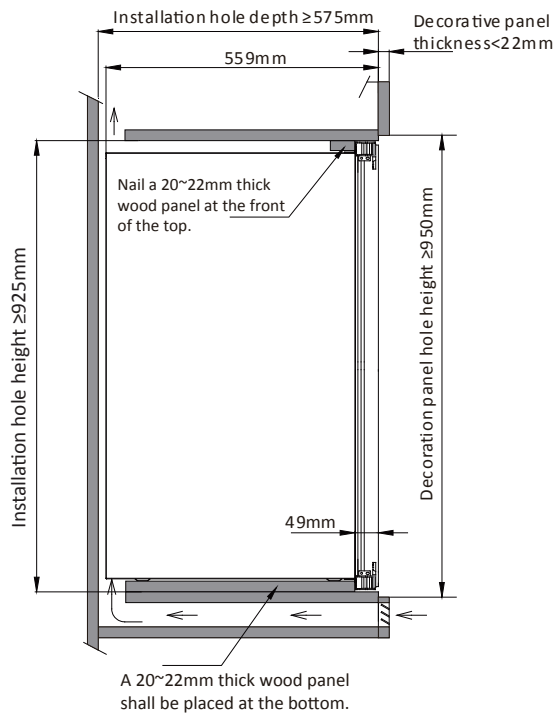

VI68 Integrated door panel

VI24 Integrated door panel

A 20~22mm thick wood panel shall be placed at the bottom.

VI30 Integrated door panel

A 12~15mm thick wood panel shall be placed at the bottom.

VI48 Integrated door panel

VI46 Integrated door panel