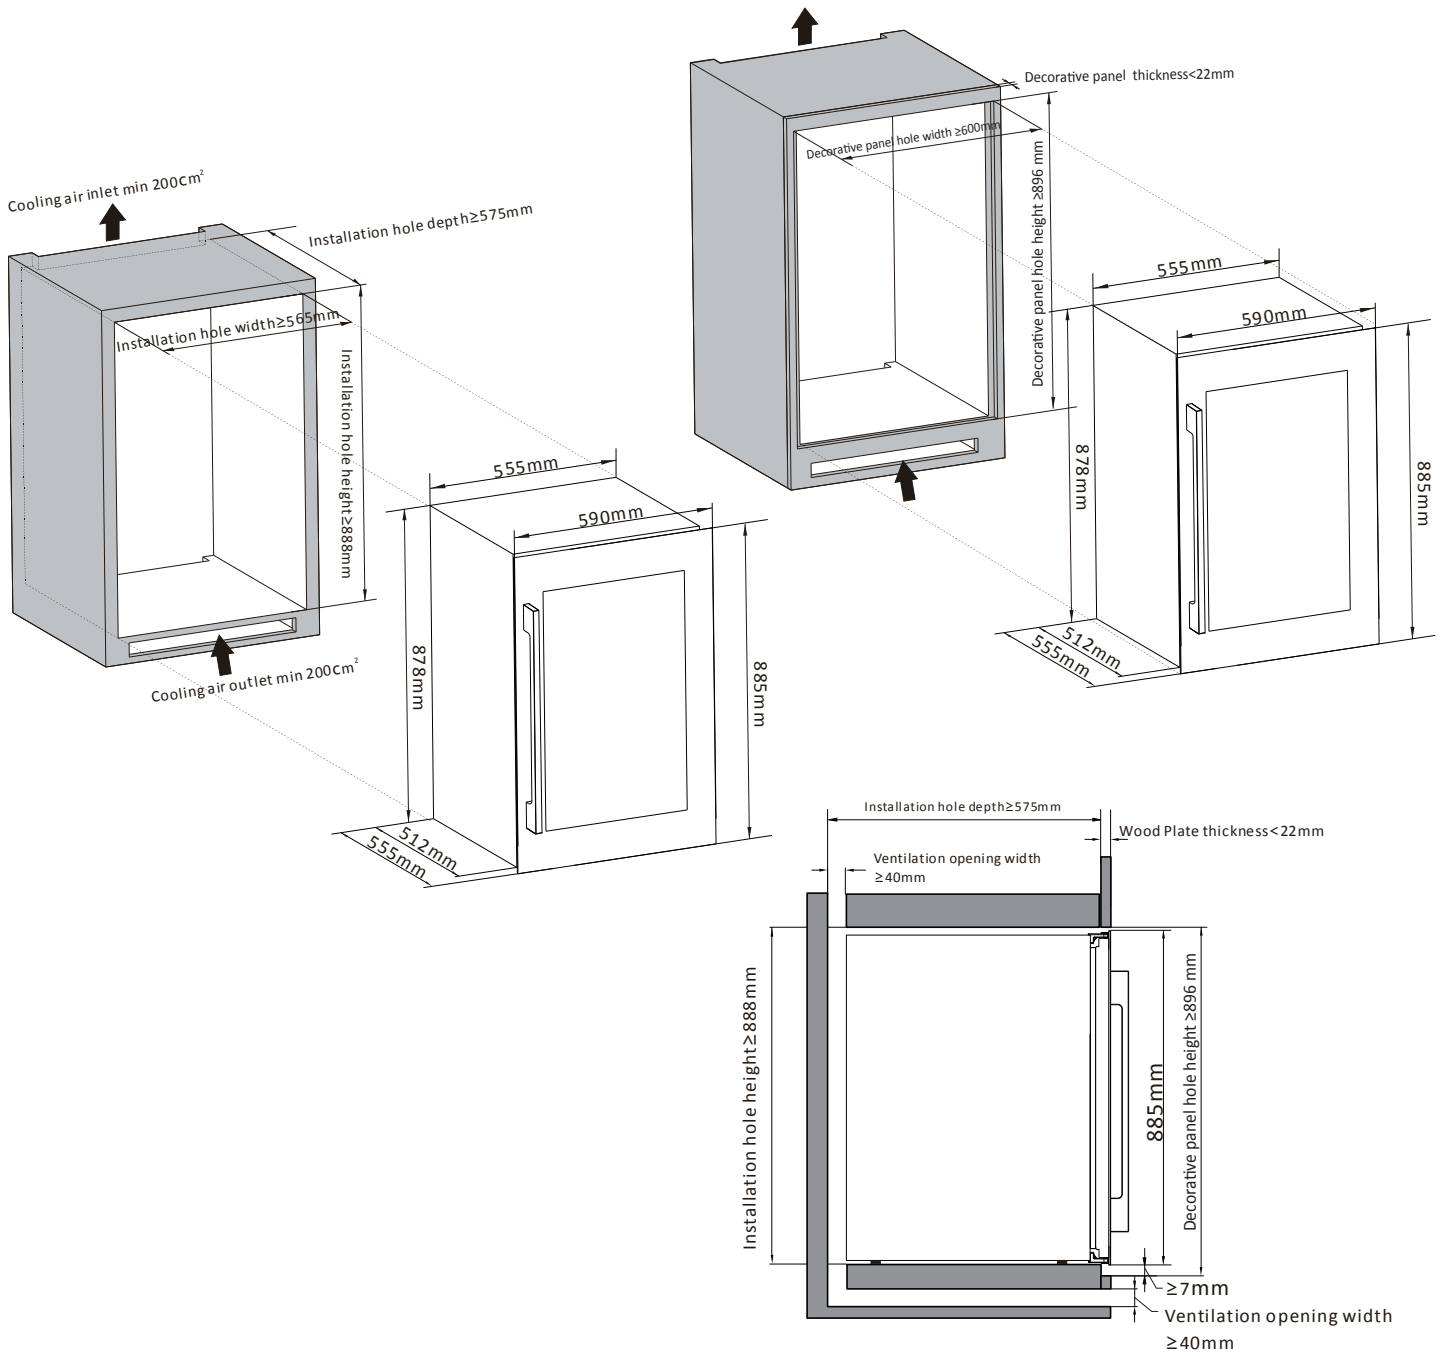

VI24

VI24SK

VI30

VI30SK

VI48

VI106

VI106 Integrated door panel

VI68

VI68 Integrated door panel

VI24 Integrated door panel

A 20~22mm thick wood panel shall be placed at the bottom.

VI30 Integrated door panel

A 12~15mm thick wood panel shall be placed at the bottom.

VI48 Integrated door panel

VI46 Integrated door panel