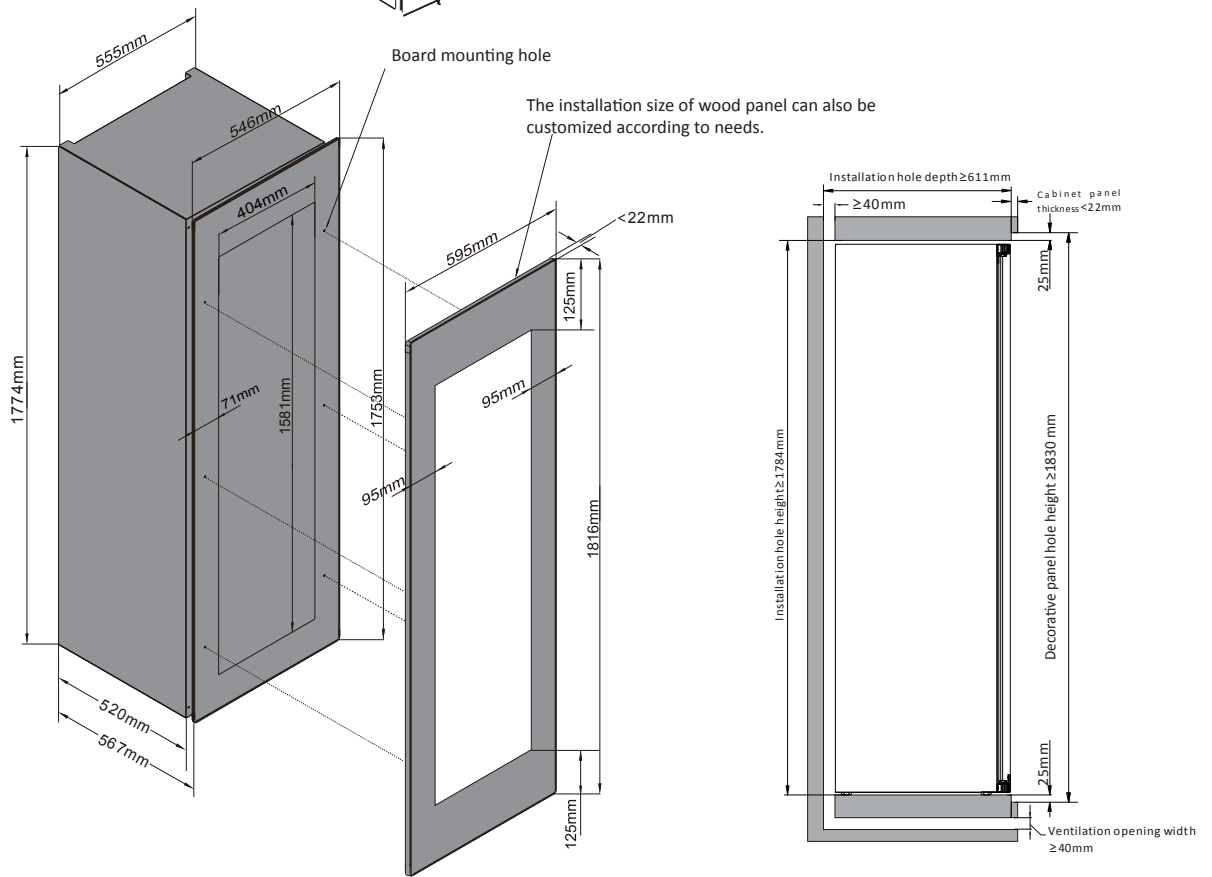

VI24

VI24SK

VI30

VI30SK

VI48

VI106

VI106 Integrated door panel

VI68

VI68 Integrated door panel

VI24 Integrated door panel

A 20~22mm thick wood panel shall be placed at the bottom.

VI30 Integrated door panel

A 12~15mm thick wood panel shall be placed at the bottom.

VI48 Integrated door panel

VI46 Integrated door panel