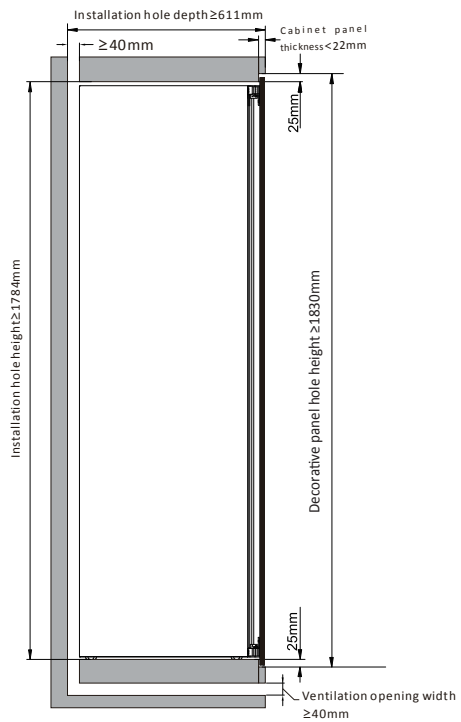

VI24

VI24SK

VI30

VI30SK

VI48

VI106

VI106 Integrated door panel

VI68

VI68 Integrated door panel

VI24 Integrated door panel

A 20~22mm thick wood panel shall be placed at the bottom.

VI30 Integrated door panel

A 12~15mm thick wood panel shall be placed at the bottom.

VI48 Integrated door panel

VI46 Integrated door panel