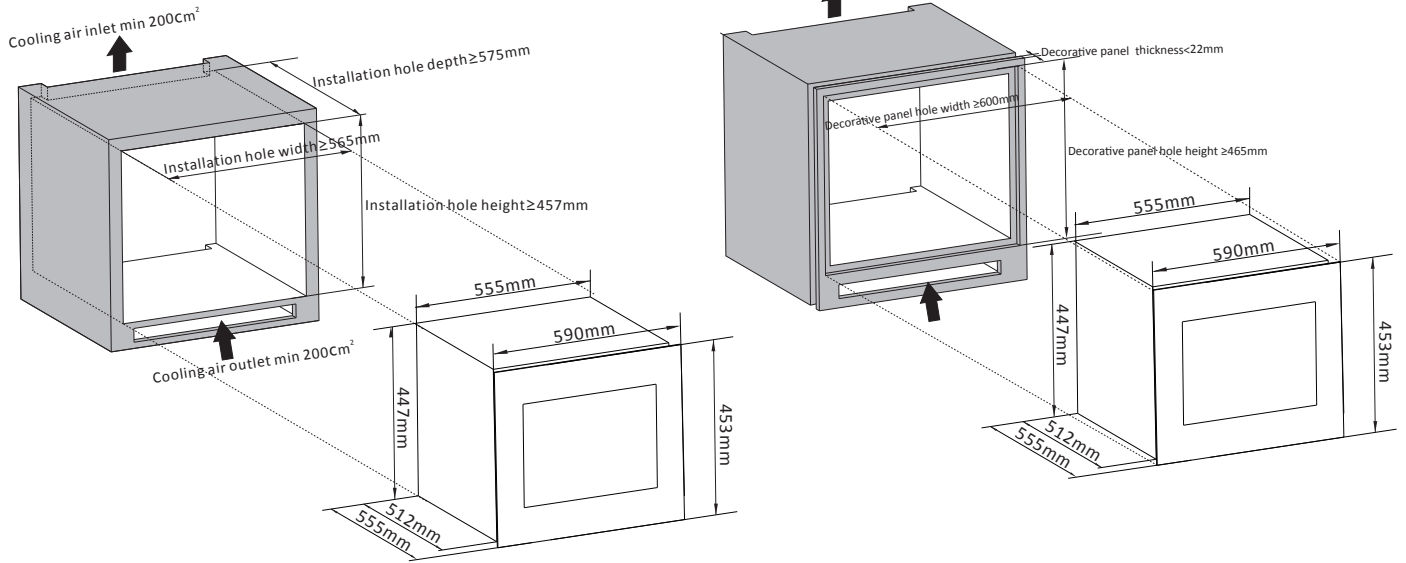

VI24

VI24SK

VI30

VI30SK

VI48

VI106

VI106 Integrated door panel

VI68

VI68 Integrated door panel

VI24 Integrated door panel

A 20~22mm thick wood panel shall be placed at the bottom.

VI30 Integrated door panel

A 12~15mm thick wood panel shall be placed at the bottom.

VI48 Integrated door panel

VI46 Integrated door panel