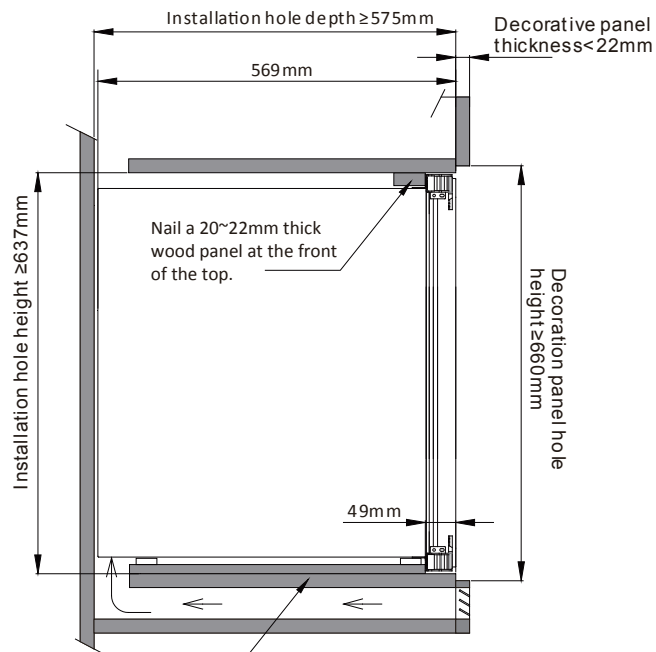

VI68 Integrated door panel

VI24 Integrated door panel

A 20~22mm thick wood panel shall be placed at the bottom.

VI30 Integrated door panel

A 12~15mm thick wood panel shall be placed at the bottom.

VI48 Integrated door panel

VI46 Integrated door panel