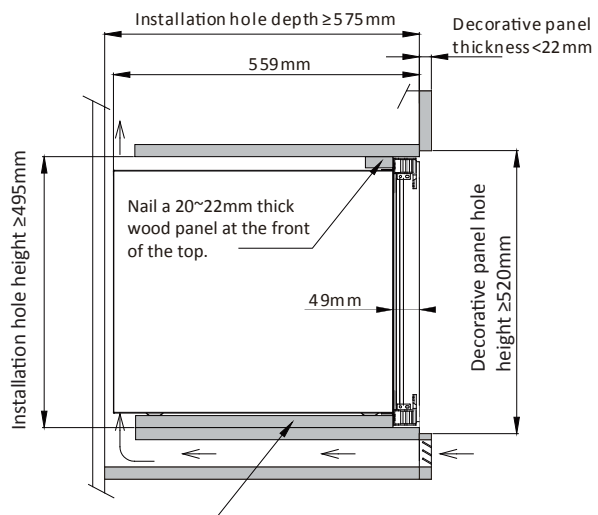

VI68 Integrated door panel

VI24 Integrated door panel

A 20~22mm thick wood panel shall be placed at the bottom.

VI30 Integrated door panel

A 12~15mm thick wood panel shall be placed at the bottom.

VI48 Integrated door panel

VI46 Integrated door panel