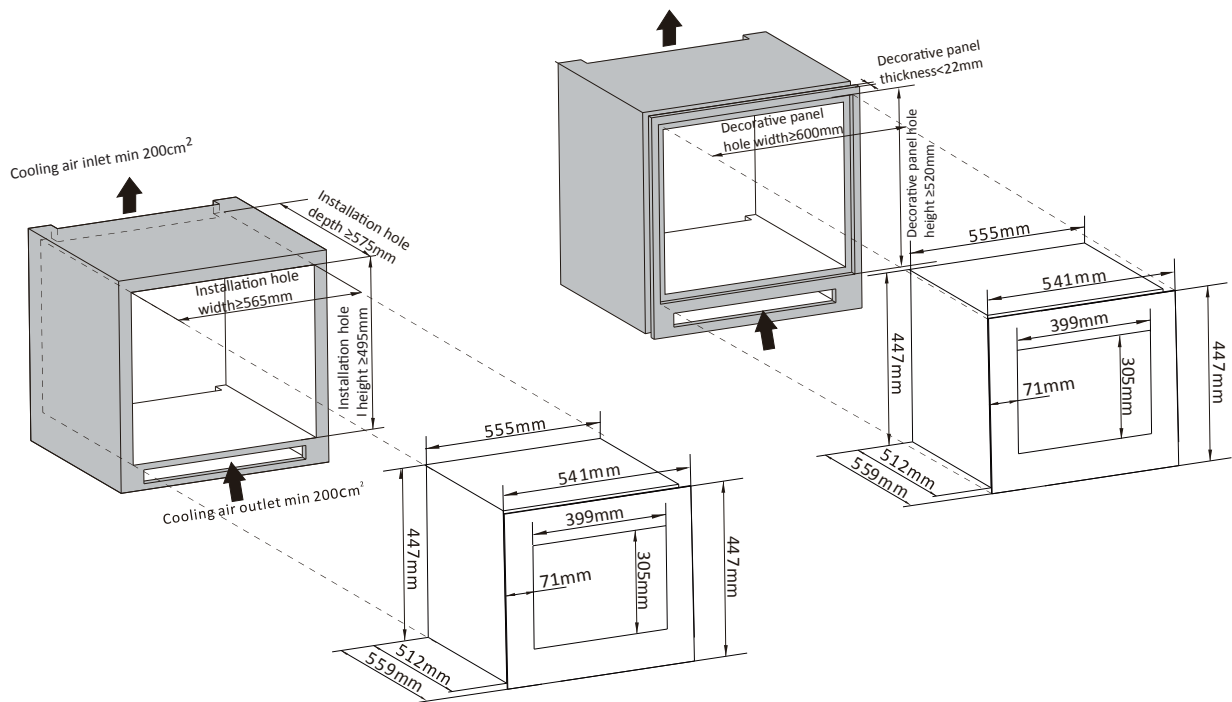

VI24

VI24SK

VI30

VI30SK

VI48

VI106

VI106 Integrated door panel

VI68

VI68 Integrated door panel

VI24 Integrated door panel

A 20~22mm thick wood panel shall be placed at the bottom.

VI30 Integrated door panel

A 12~15mm thick wood panel shall be placed at the bottom.

VI48 Integrated door panel

VI46 Integrated door panel