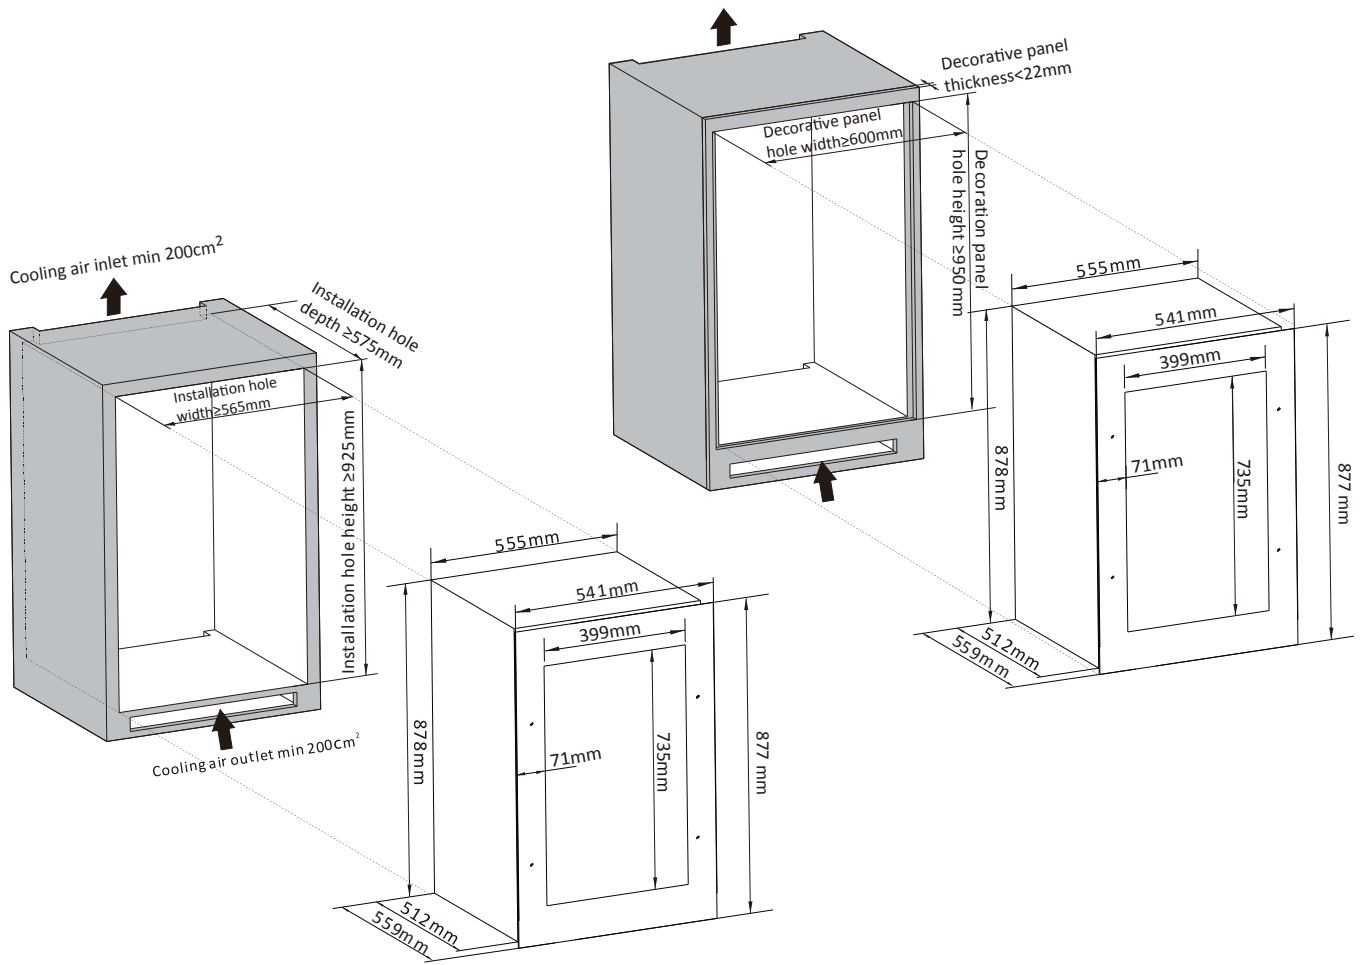

VI68 Integrated door panel

VI24 Integrated door panel

A 20~22mm thick wood panel shall be placed at the bottom.

VI30 Integrated door panel

A 12~15mm thick wood panel shall be placed at the bottom.

VI48 Integrated door panel

VI46 Integrated door panel