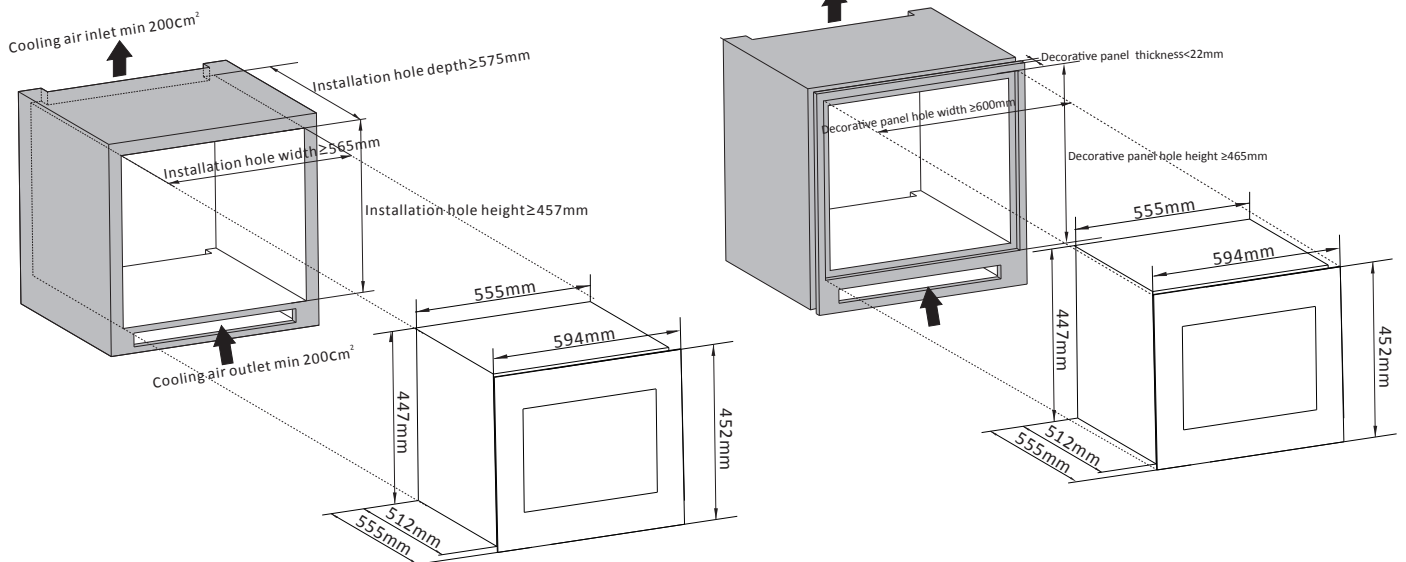

VI24

VI24SK

VI30

VI30SK

VI48

VI106

VI106 Integrated door panel

VI68

VI68 Integrated door panel

VI24 Integrated door panel

A 20~22mm thick wood panel shall be placed at the bottom.

VI30 Integrated door panel

A 12~15mm thick wood panel shall be placed at the bottom.

VI48 Integrated door panel

VI46 Integrated door panel