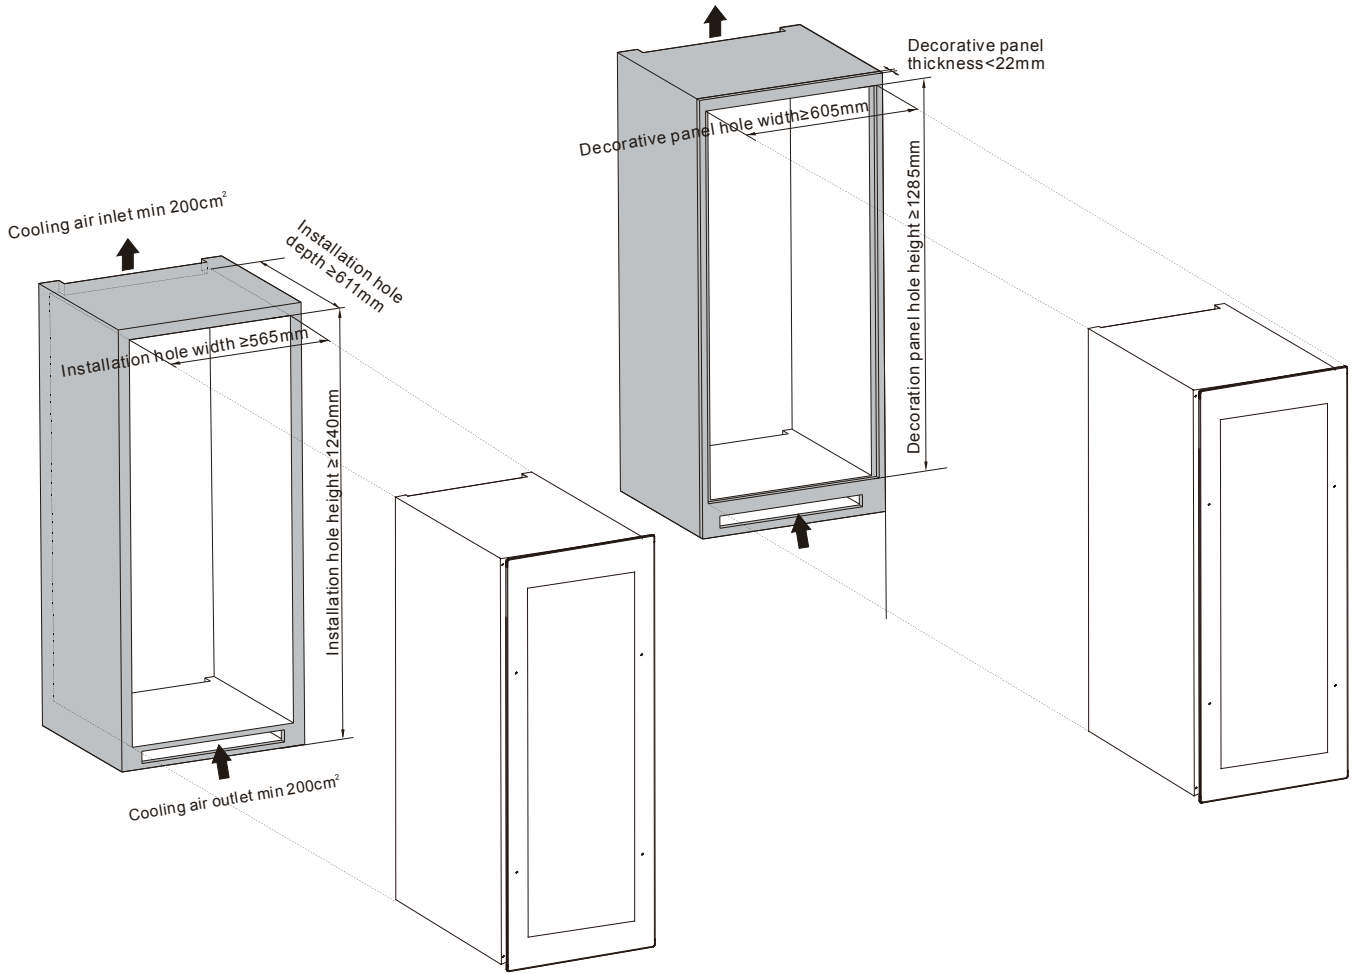

VI24

VI24SK

VI30

VI30SK

VI48

VI106

VI106 Integrated door panel

VI68

VI68 Integrated door panel

VI24 Integrated door panel

A 20~22mm thick wood panel shall be placed at the bottom.

VI30 Integrated door panel

A 12~15mm thick wood panel shall be placed at the bottom.

VI48 Integrated door panel

VI46 Integrated door panel