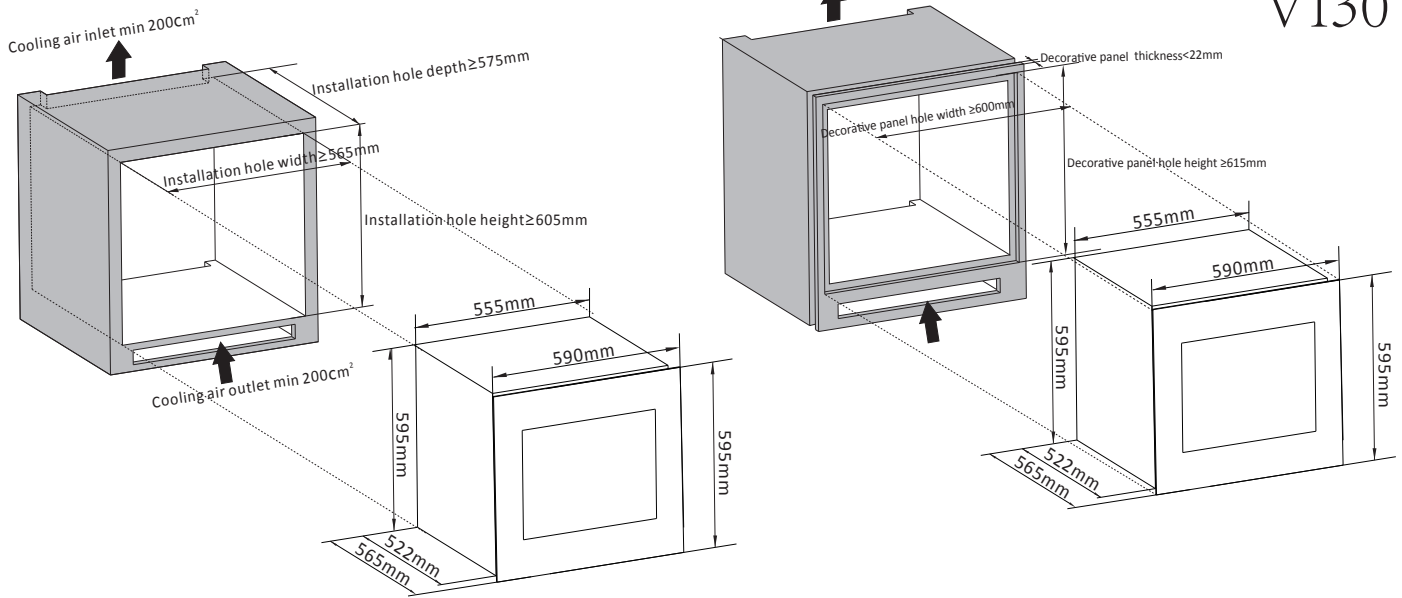

VI24

VI24SK

VI30

VI30SK

VI48

VI106

VI106 Integrated door panel

VI68

VI68 Integrated door panel

VI24 Integrated door panel

A 20~22mm thick wood panel shall be placed at the bottom.

VI30 Integrated door panel

A 12~15mm thick wood panel shall be placed at the bottom.

VI48 Integrated door panel

VI46 Integrated door panel