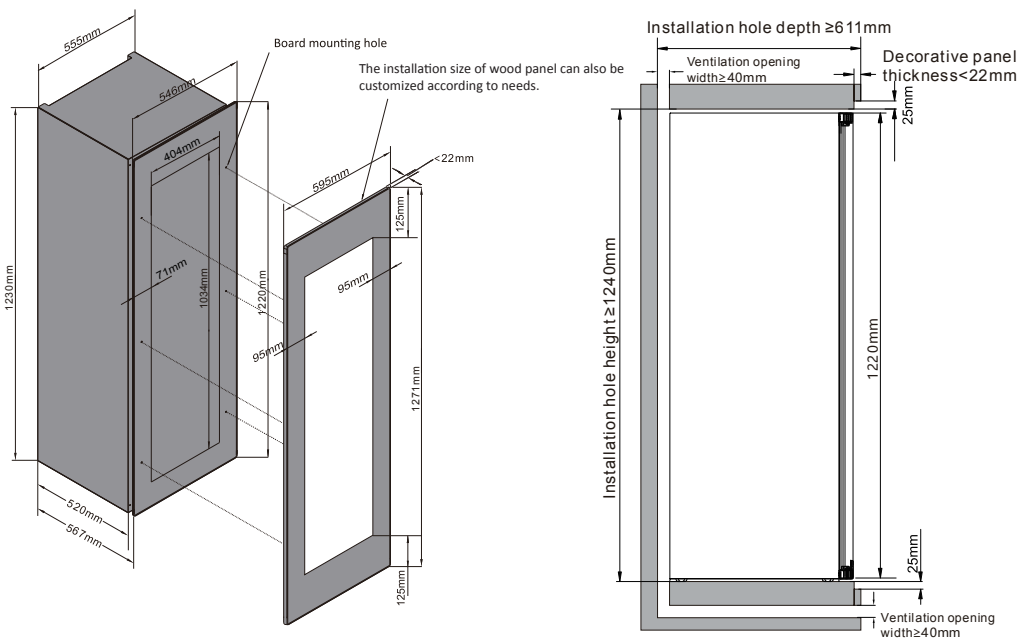

VI24

VI24SK

VI30

VI30SK

VI48

VI106

VI106 Integrated door panel

VI68

VI68 Integrated door panel

VI24 Integrated door panel

A 20~22mm thick wood panel shall be placed at the bottom.

VI30 Integrated door panel

A 12~15mm thick wood panel shall be placed at the bottom.

VI48 Integrated door panel

VI46 Integrated door panel