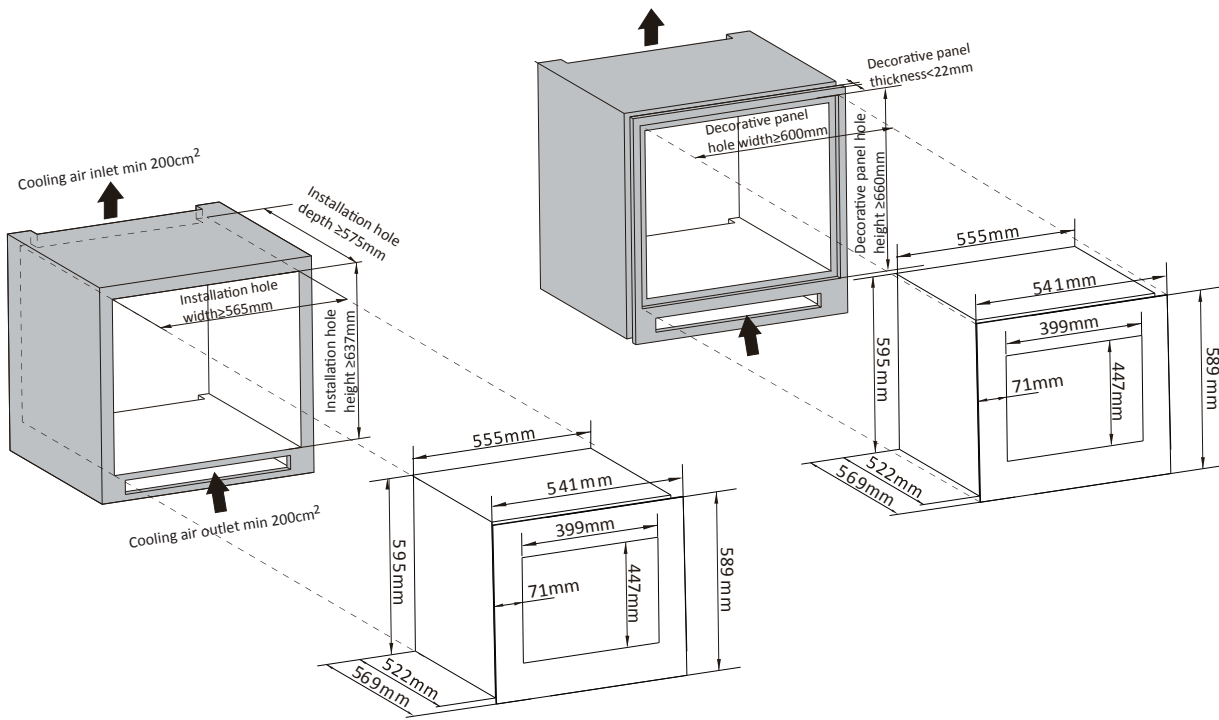

VI68 Integrated door panel

VI24 Integrated door panel

A 20~22mm thick wood panel shall be placed at the bottom.

VI30 Integrated door panel

A 12~15mm thick wood panel shall be placed at the bottom.

VI48 Integrated door panel

VI46 Integrated door panel