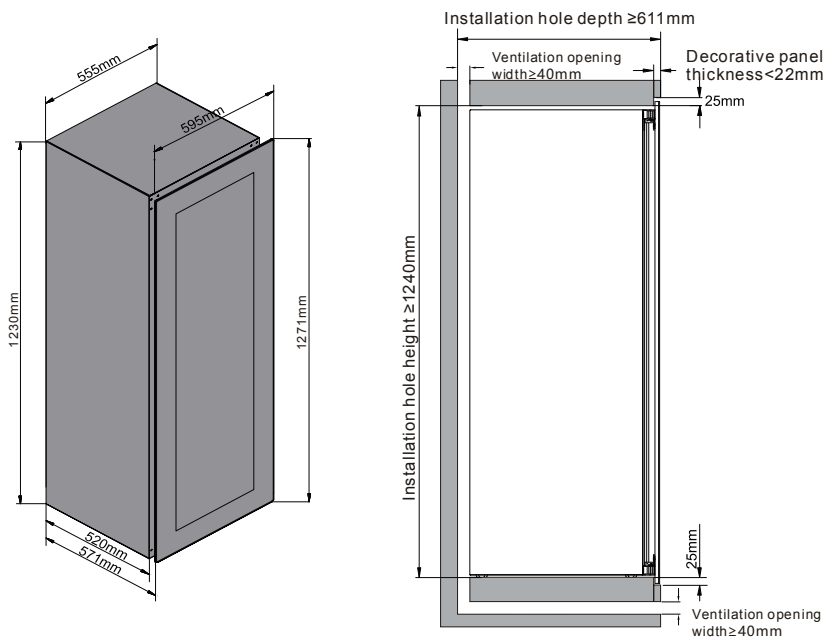

VI24

VI24SK

VI30

VI30SK

VI48

VI106

VI106 Integrated door panel

VI68

VI68 Integrated door panel

VI24 Integrated door panel

A 20~22mm thick wood panel shall be placed at the bottom.

VI30 Integrated door panel

A 12~15mm thick wood panel shall be placed at the bottom.

VI48 Integrated door panel

VI46 Integrated door panel